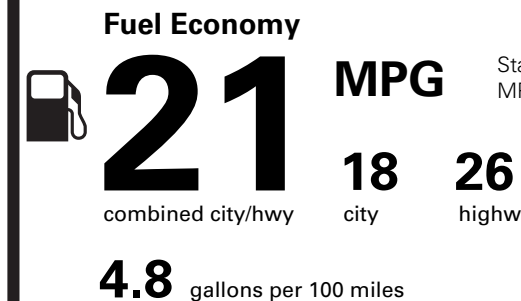

(MSRP)

EQUIPMENT GROUP 200A

OPTIONAL EQUIPMENT/OTHER

2023 MODEL YEAR	
PRISTINE WHITE MET 3C	750.00
.20" UBMA W/MAGNETIC PNTD PKTS	
.P255/55R20 A/S TIRES	
FLOOR LINERS,FRONT & 2ND ROW	200.00
50 STATE EMISSIONS	NO CHARGE
CLASS IV TRAILER TOW PACKAGE	500.00
.BLIND SPOT W/ TRLR CVR	
ELEMENTS PACKAGE PLUS	1,450.00
.HEATED STEERING WHEEL	
.AUTO AIR REFRESH	
.HTD/VNT DRV/PASS/2R O/B STS	
.HEATED VISIOBLADE WIPERS	
LINCOLN CO-PILOT360 1.5 PLUS	2,500.00
.ACTIVE PARK ASSIST 2.0	
.REVERSE BRAKE ASSIST	
.INTEL ADAPT CRUISE CONTROL	
2ND ROW BENCH PWR TIP-SLIDE	NO CHARGE
HANDS-FREE LIFTGATE DELETE	- 55.00
FRONT LICENSE PLATE BRACKET	NO CHARGE

DEALER INSTALLED OPTIONS

Cargo Area Protector	130.00

PRICE INFORMATION

BASE PRICE	$58,505.00
TOTAL OPTIONS/OTHER	5,475.00
TOTAL VEHICLE & OPTIONS/OTHER	63,980.00
DESTINATION & DELIVERY	1,195.00

(MSRP)

RAMP ONE		TOTAL MSRP $65,175.00
CT06		
RAMP TWO	CONVOY	Whether you decide to lease or finance your vehicle, you'll find the choices that are right for you. See your Lincoln Dealer for details or visit www.lincolnafs.com.
	ITEM #: 63-Z600 O/T 2	
This label is affixed pursuant to the Federal Automobile Information Disclosure Act. Gasoline, License, and Title Fees, State and Local taxes are not included. Dealer installed options or accessories are not included unless listed above.		NG182 N RD 2X 330 000068 07 18 22

EPA DOT Fuel Economy and Environment

Gasoline Vehicle

Standard SUVs range from 14 to 102 MPG. The best vehicle rates 132 MPGe.

You spend **$2,500**

more in fuel costs over 5 years compared to the average new vehicle.

Annual fuel cost **$2,100**